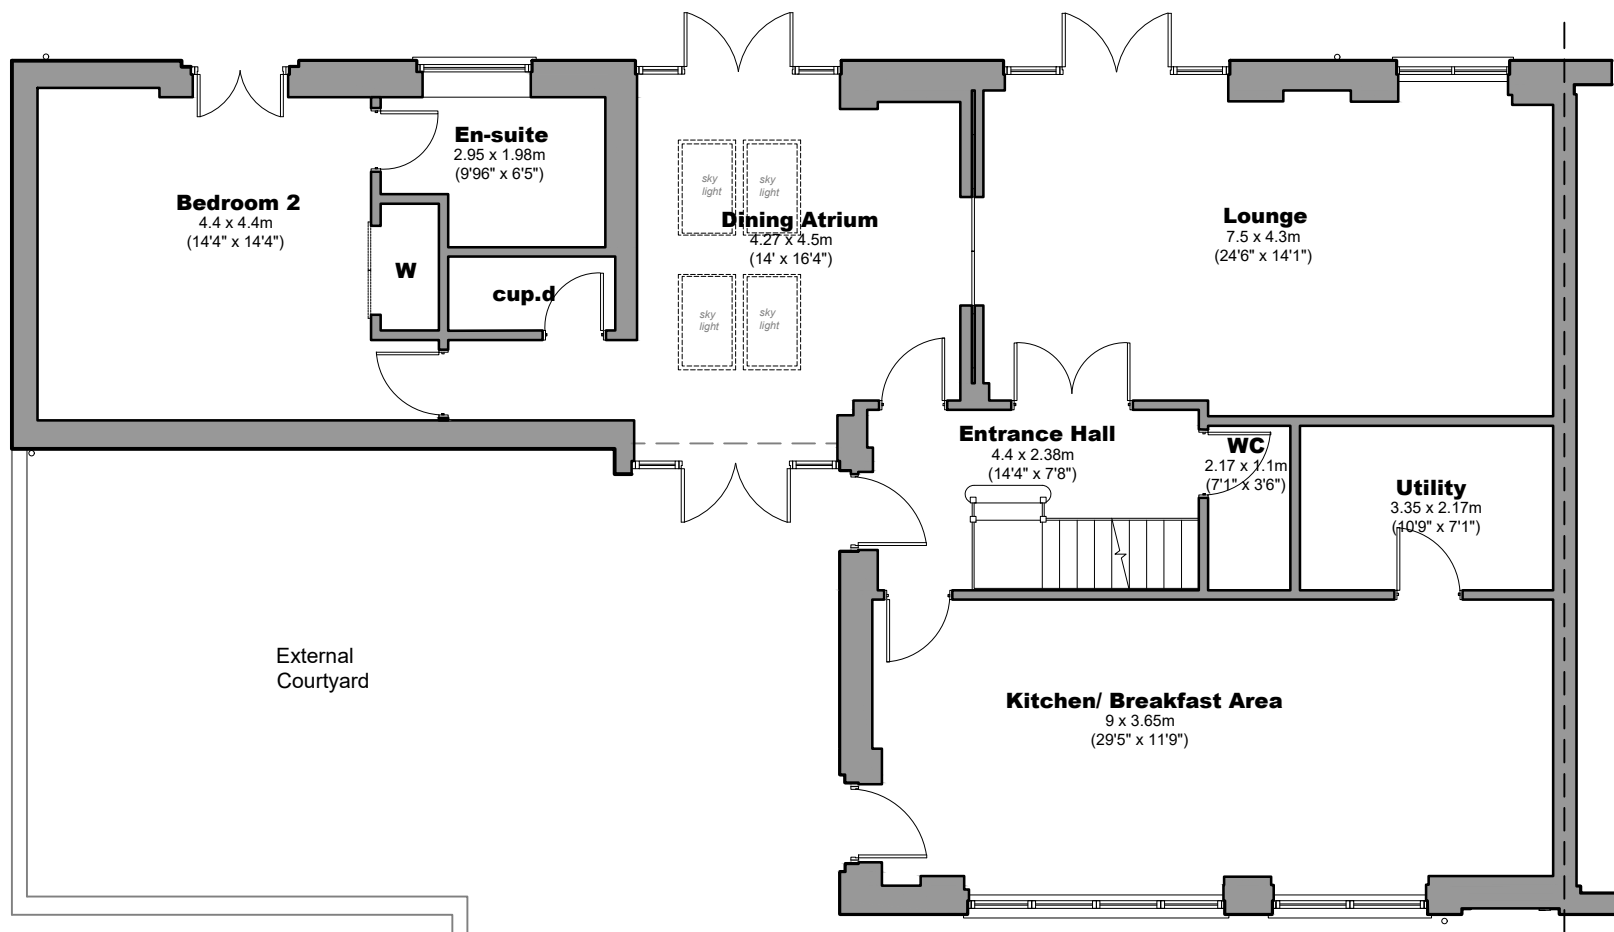

WHITELADIES FARM - UNIT 7

DWELLING GROSS INTERNAL AREA

TOTAL: 197.1sq.m. 2121.5sq. ft.

INTERNAL FLOOR AREAS ARE APPROXIMATE FOR GENERAL GUIDANCE ONLY - NOT TO SCALE POSITION AND SIZE OF DOORS, WINDOWS, APPLIANCES AND OTHER FEATURES ARE APPROXIMATE.