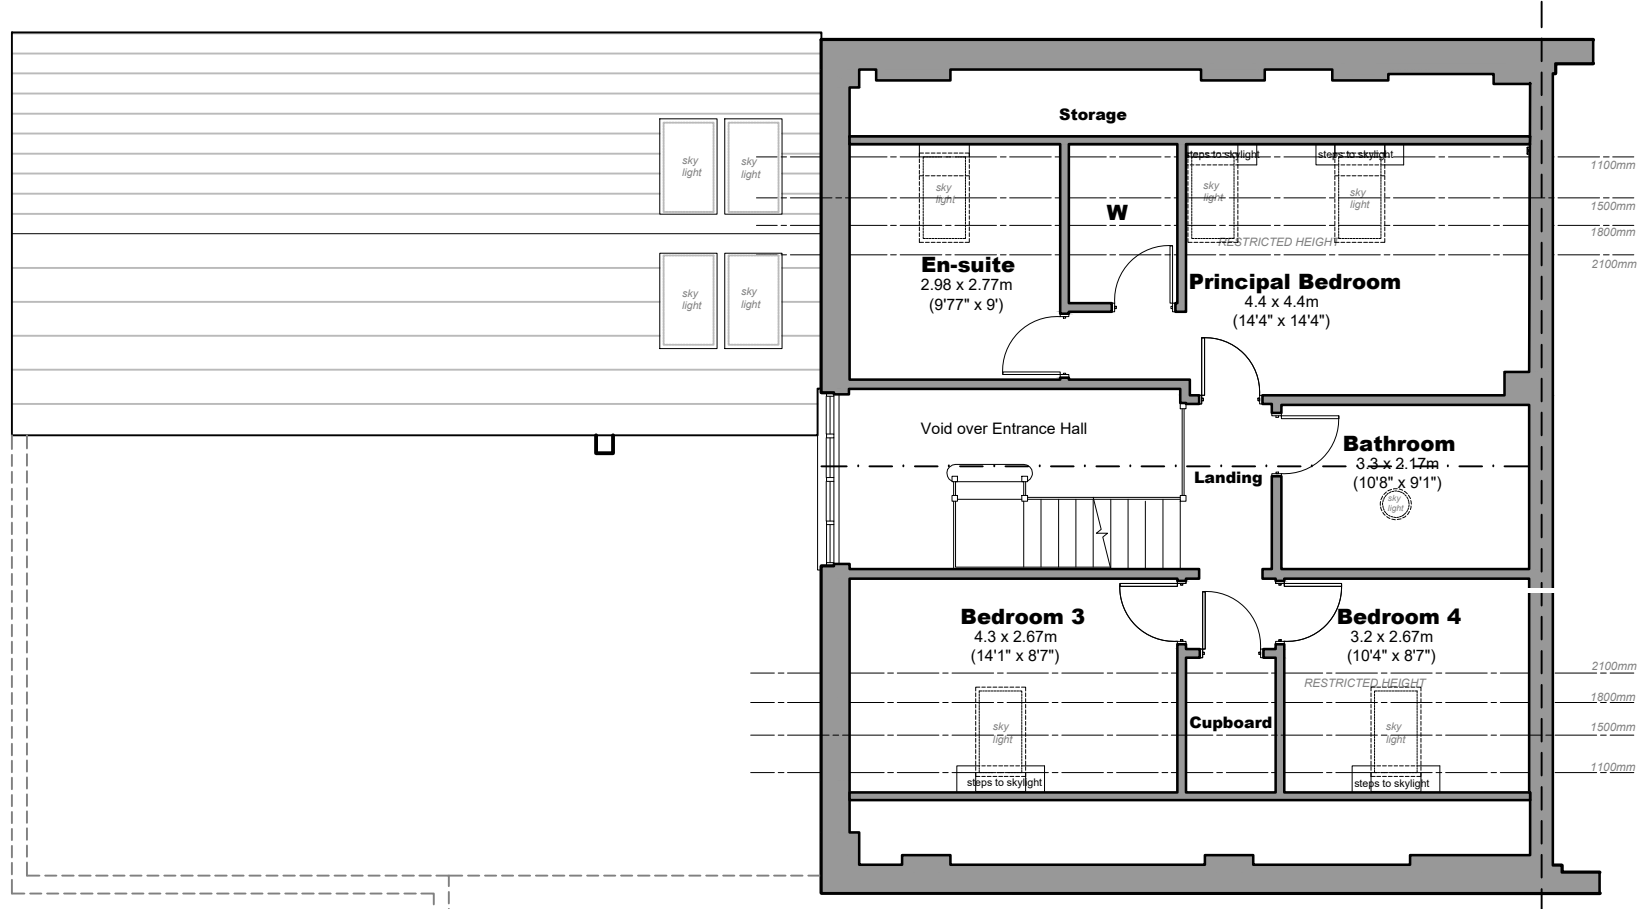

WHITELADIES FARM - UNIT 7

DWELLING GROSS INTERNAL AREA

TOTAL: 197.1sq.m. 2121.5sq. ft.

INTERNAL FLOOR AREAS ARE APPROXIMATE FOR GENERAL GUIDANCE ONLY - NOT TO SCALE POSITION AND SIZE OF DOORS, WINDOWS, APPLIANCES AND OTHER FEATURES ARE APPROXIMATE.