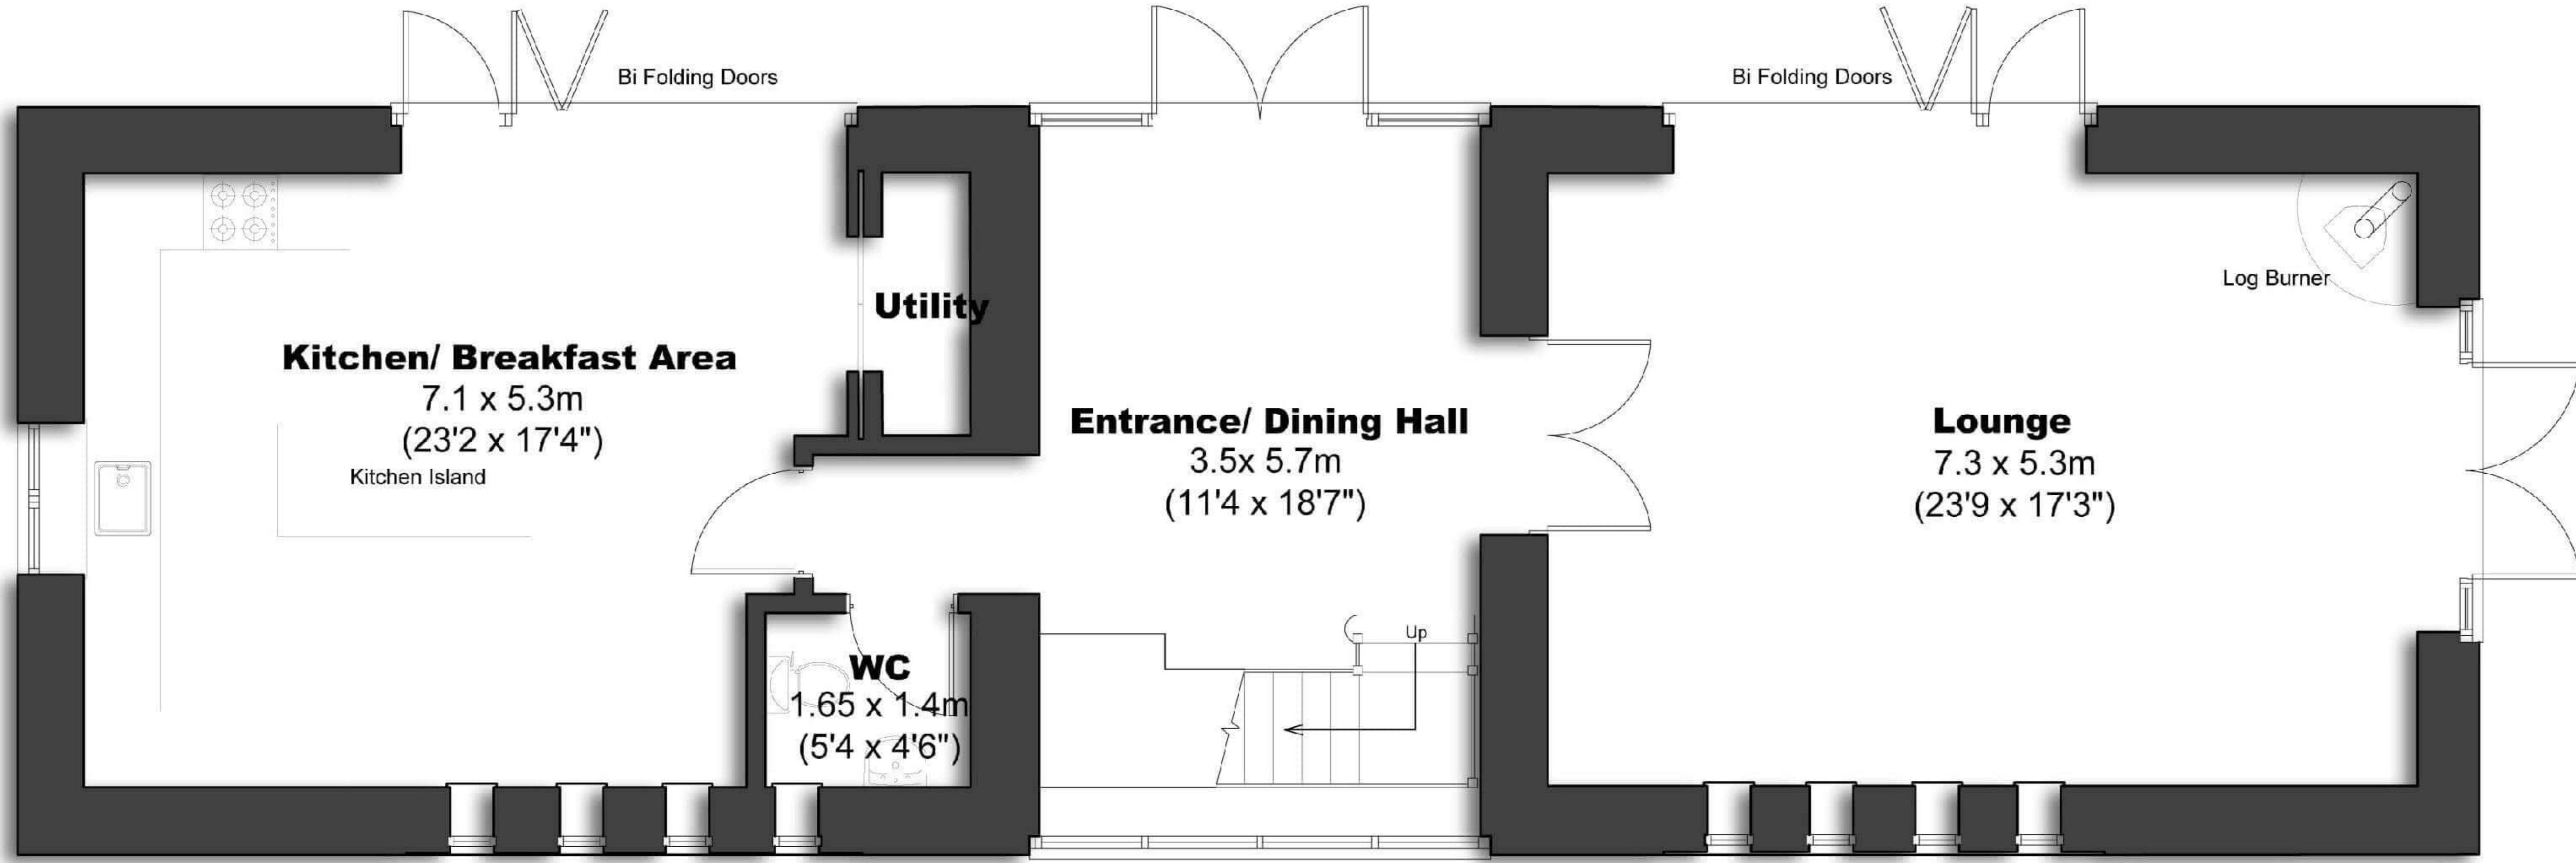

# White Ladies Barns - Oak Barn Plot 1

## First Floor Plan

GIA - 93.8sq.m 1010.7 sq.ft

## Ground Floor Plan

GIA - 100.9sq.m 1086.1 sq.ft