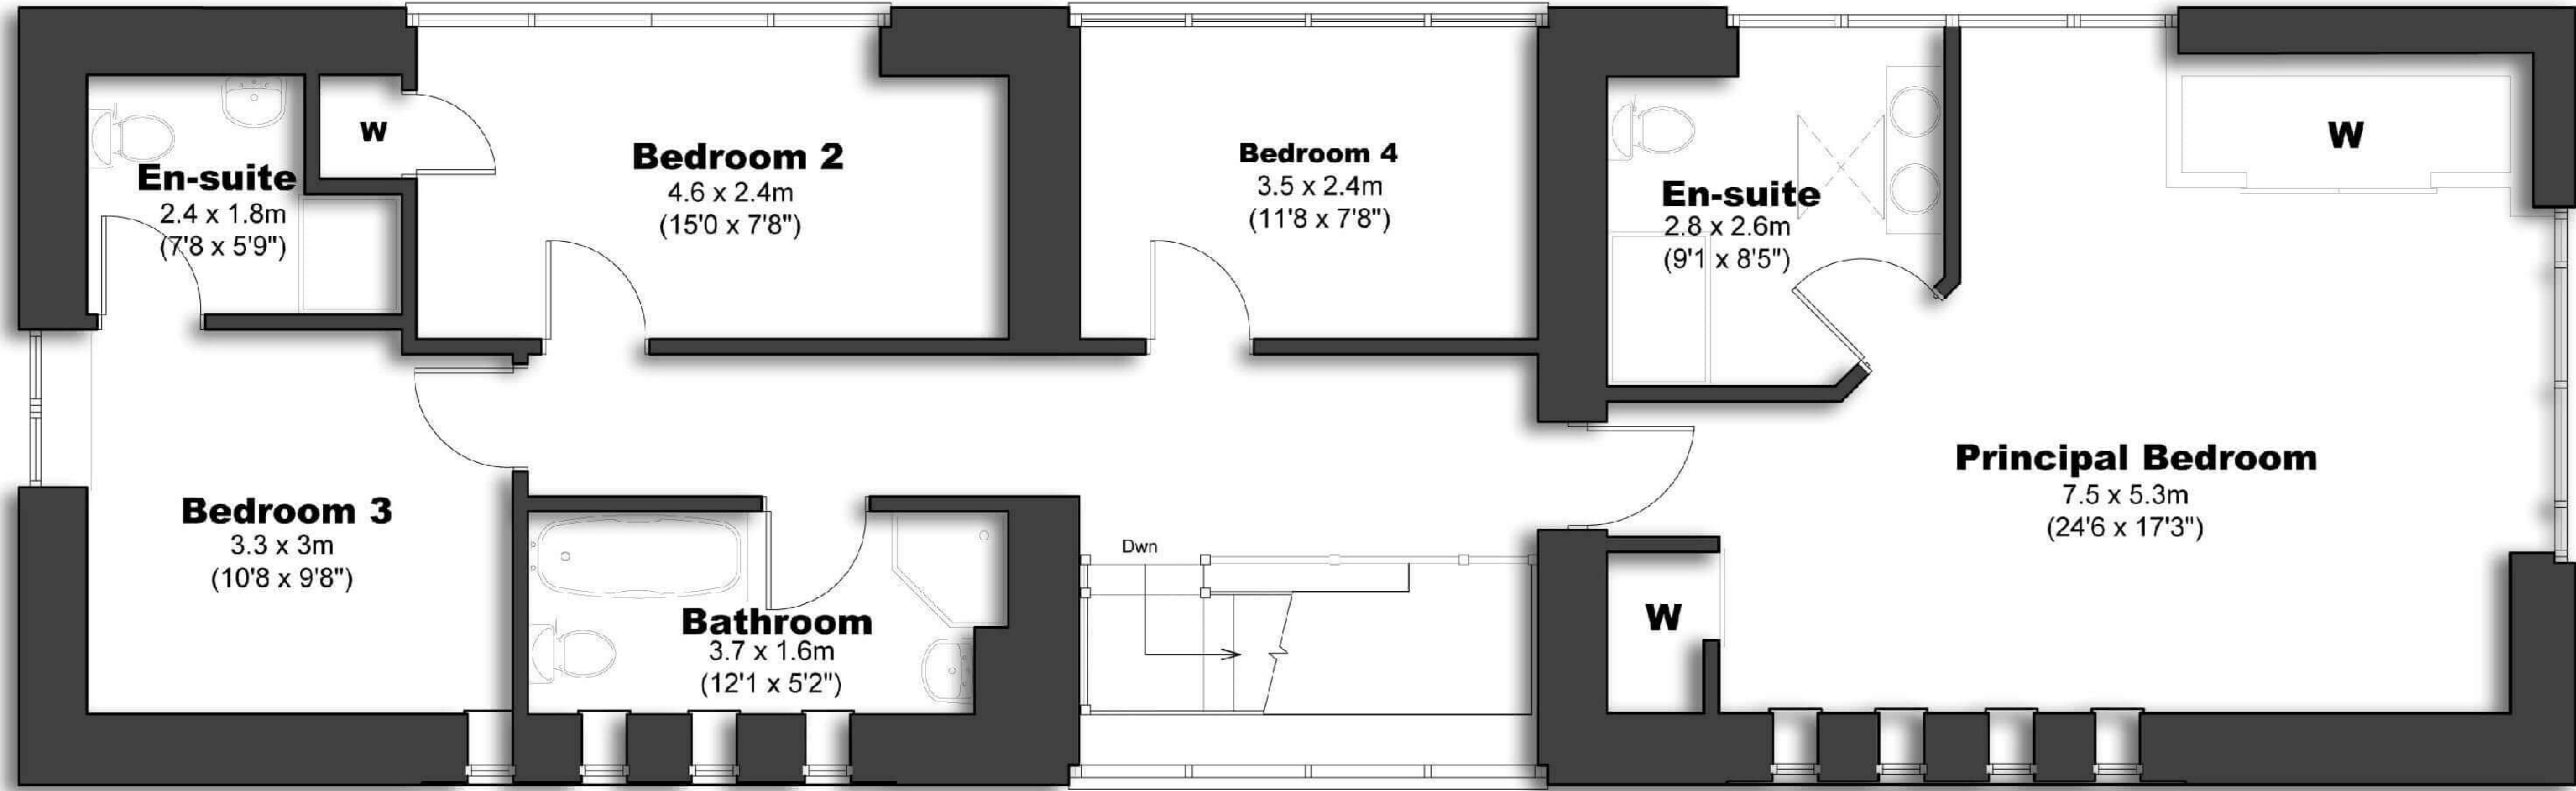

# White Ladies Barns - Oak Barn Plot 1

## First Floor Plan

GIA - 93.8sq.m 1010.7 sq.ft

## Ground Floor Plan

GIA - 100.9sq.m 1086.1 sq.ft