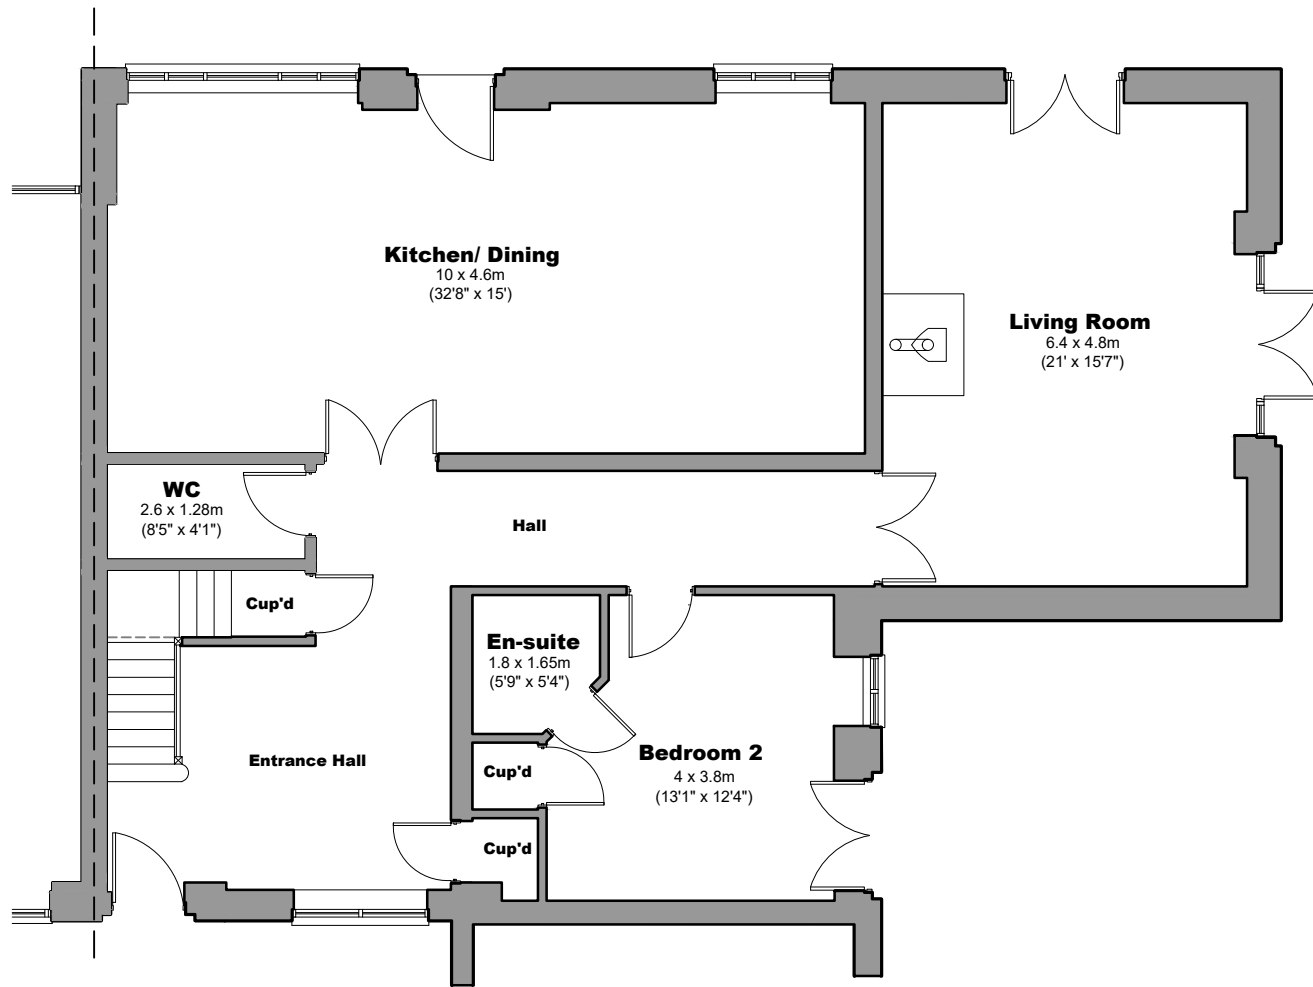

WHITELADIES FARM - UNIT 5

Ground Floor Plan
GIA - 136.8sq.m 1472.5 sq.ft

First Floor Plan
GIA - 69sq.m 742.7 sq.ft

TATTON HALL
HOMES

DWELLING GROSS INTERNAL AREA

TOTAL: 205.8sq.m. 2215.2sq. ft.

INTERNAL FLOOR AREAS ARE APPROXIMATE FOR GENERAL GUIDANCE ONLY - NOT TO SCALE POSITION AND SIZE OF DOORS, WINDOWS, APPLIANCES AND OTHER FEATURES ARE APPROXIMATE.