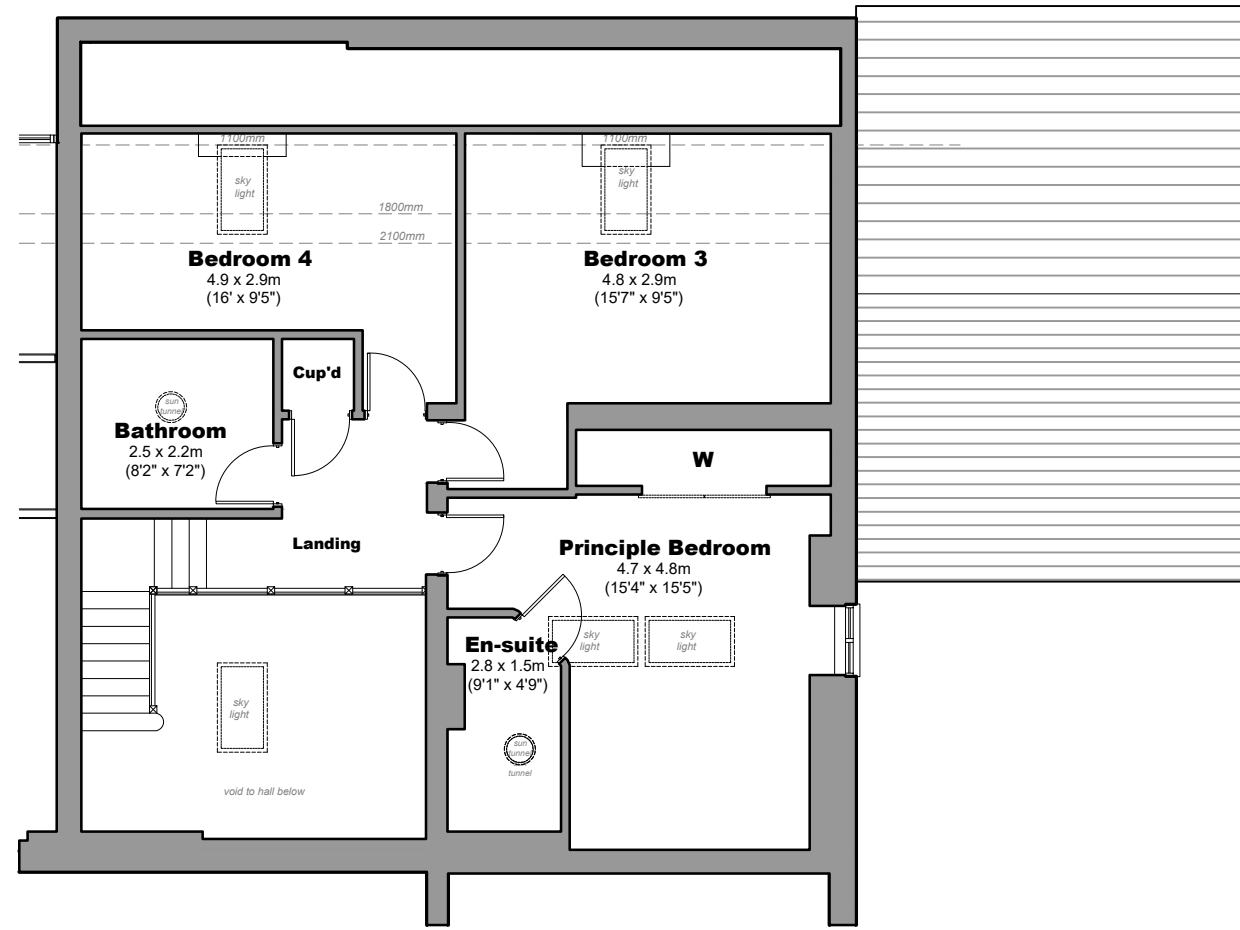

WHITELADIES FARM - UNIT 5

Ground Floor Plan
GIA - 136.8sq.m 1472.5 sq.ft

First Floor Plan
GIA - 69sq.m 742.7 sq.ft

TATTON HALL
HOMES

DWELLING GROSS INTERNAL AREA

TOTAL: 205.8sq.m. 2215.2sq. ft.

INTERNAL FLOOR AREAS ARE APPROXIMATE FOR GENERAL GUIDANCE ONLY - NOT TO SCALE POSITION AND SIZE OF DOORS, WINDOWS, APPLIANCES AND OTHER FEATURES ARE APPROXIMATE.