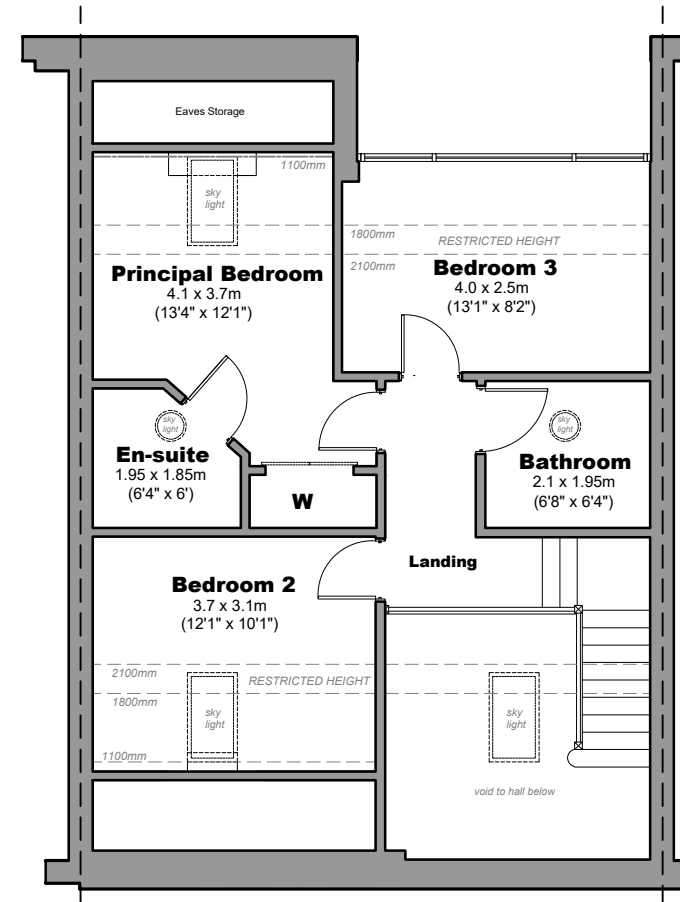

WHITELADIES FARM - UNIT 6

Ground Floor Plan

GIA - 71.3sq.m 767.5 sq.ft

First Floor Plan

GIA - 49.1sq.m 528.5 sq.ft

TATTON HALL
HOMES

DWELLING GROSS INTERNAL AREA

TOTAL: 120.4sq.m. 1296sq. ft.

INTERNAL FLOOR AREAS ARE APPROXIMATE FOR GENERAL GUIDANCE ONLY - NOT TO SCALE POSITION AND SIZE OF DOORS, WINDOWS, APPLIANCES AND OTHER FEATURES ARE APPROXIMATE.