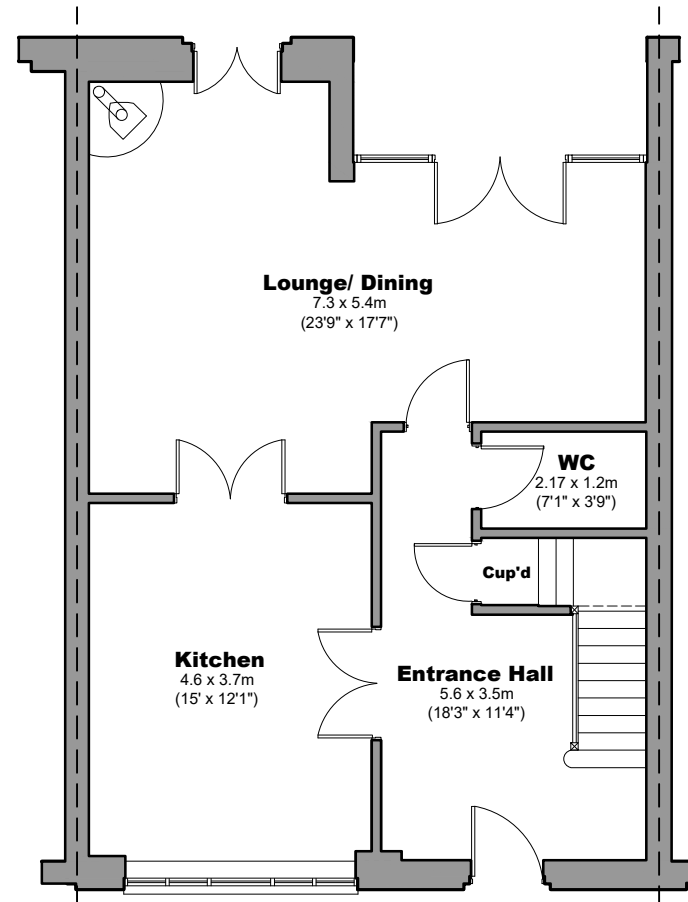

WHITELADIES FARM - UNIT 6

Ground Floor Plan

GIA - 71.3sq.m 767.5 sq.ft

First Floor Plan

GIA - 49.1sq.m 528.5 sq.ft

TATTON HALL
HOMES

DWELLING GROSS INTERNAL AREA

TOTAL: 120.4sq.m. 1296sq. ft.

INTERNAL FLOOR AREAS ARE APPROXIMATE FOR GENERAL GUIDANCE ONLY - NOT TO SCALE POSITION AND SIZE OF DOORS, WINDOWS, APPLIANCES AND OTHER FEATURES ARE APPROXIMATE.