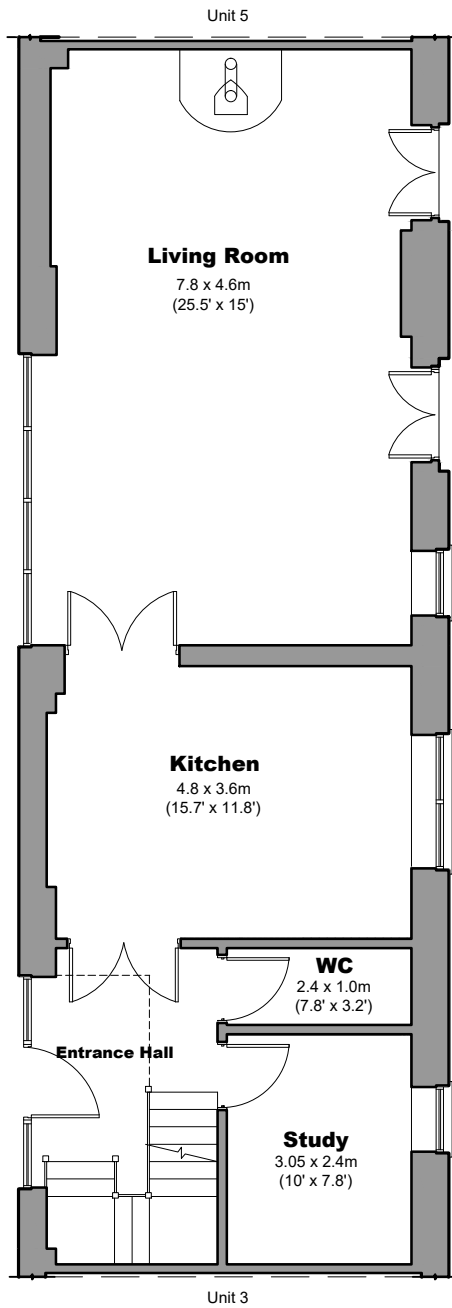

WHITELADIES FARM - UNIT 4

Ground Floor Plan

GIA - 78.3sq.m 842.8 sq.ft

Ground Floor Plan

GIA - 69.2sq.m 744.8 sq.ft

TATTON HALL
HOMES

DWELLING GROSS INTERNAL AREA

TOTAL: 147.5sq.m. 1587.6sq. ft.

INTERNAL FLOOR AREAS ARE APPROXIMATE FOR GENERAL GUIDANCE ONLY - NOT TO SCALE POSITION AND SIZE OF DOORS, WINDOWS, APPLIANCES AND OTHER FEATURES ARE APPROXIMATE.