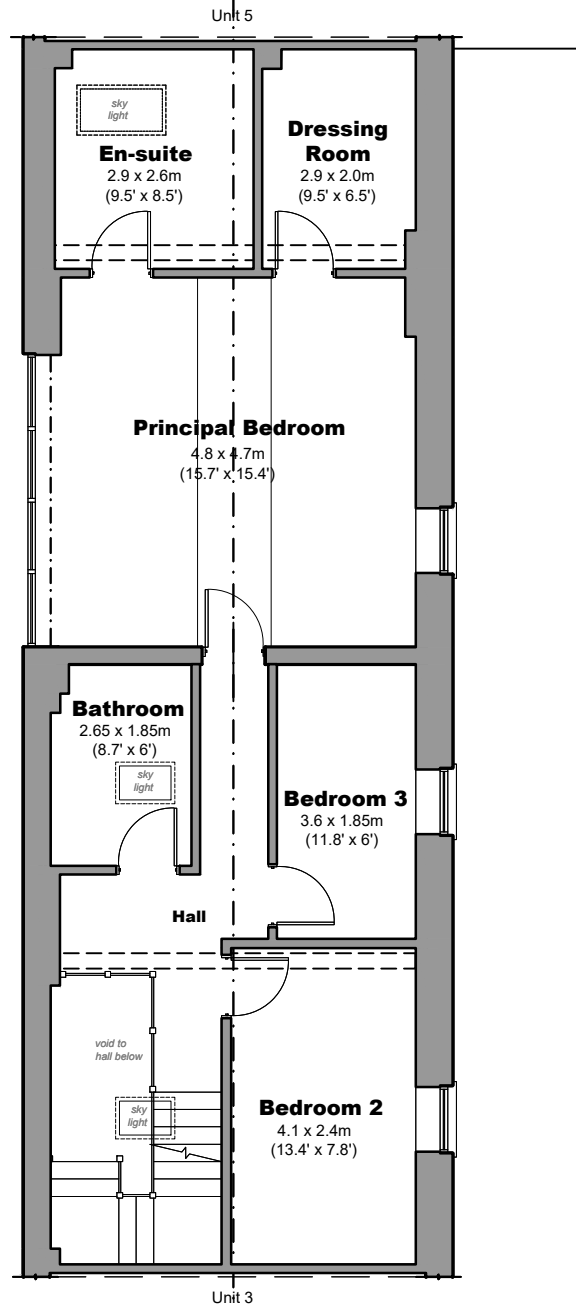

WHITELADIES FARM - UNIT 4

Ground Floor Plan

GIA - 78.3sq.m 842.8 sq.ft

Ground Floor Plan

GIA - 69.2sq.m 744.8 sq.ft

TATTON HALL
HOMES

DWELLING GROSS INTERNAL AREA

TOTAL: 147.5sq.m. 1587.6sq. ft.

INTERNAL FLOOR AREAS ARE APPROXIMATE FOR GENERAL GUIDANCE ONLY - NOT TO SCALE POSITION AND SIZE OF DOORS, WINDOWS, APPLIANCES AND OTHER FEATURES ARE APPROXIMATE.